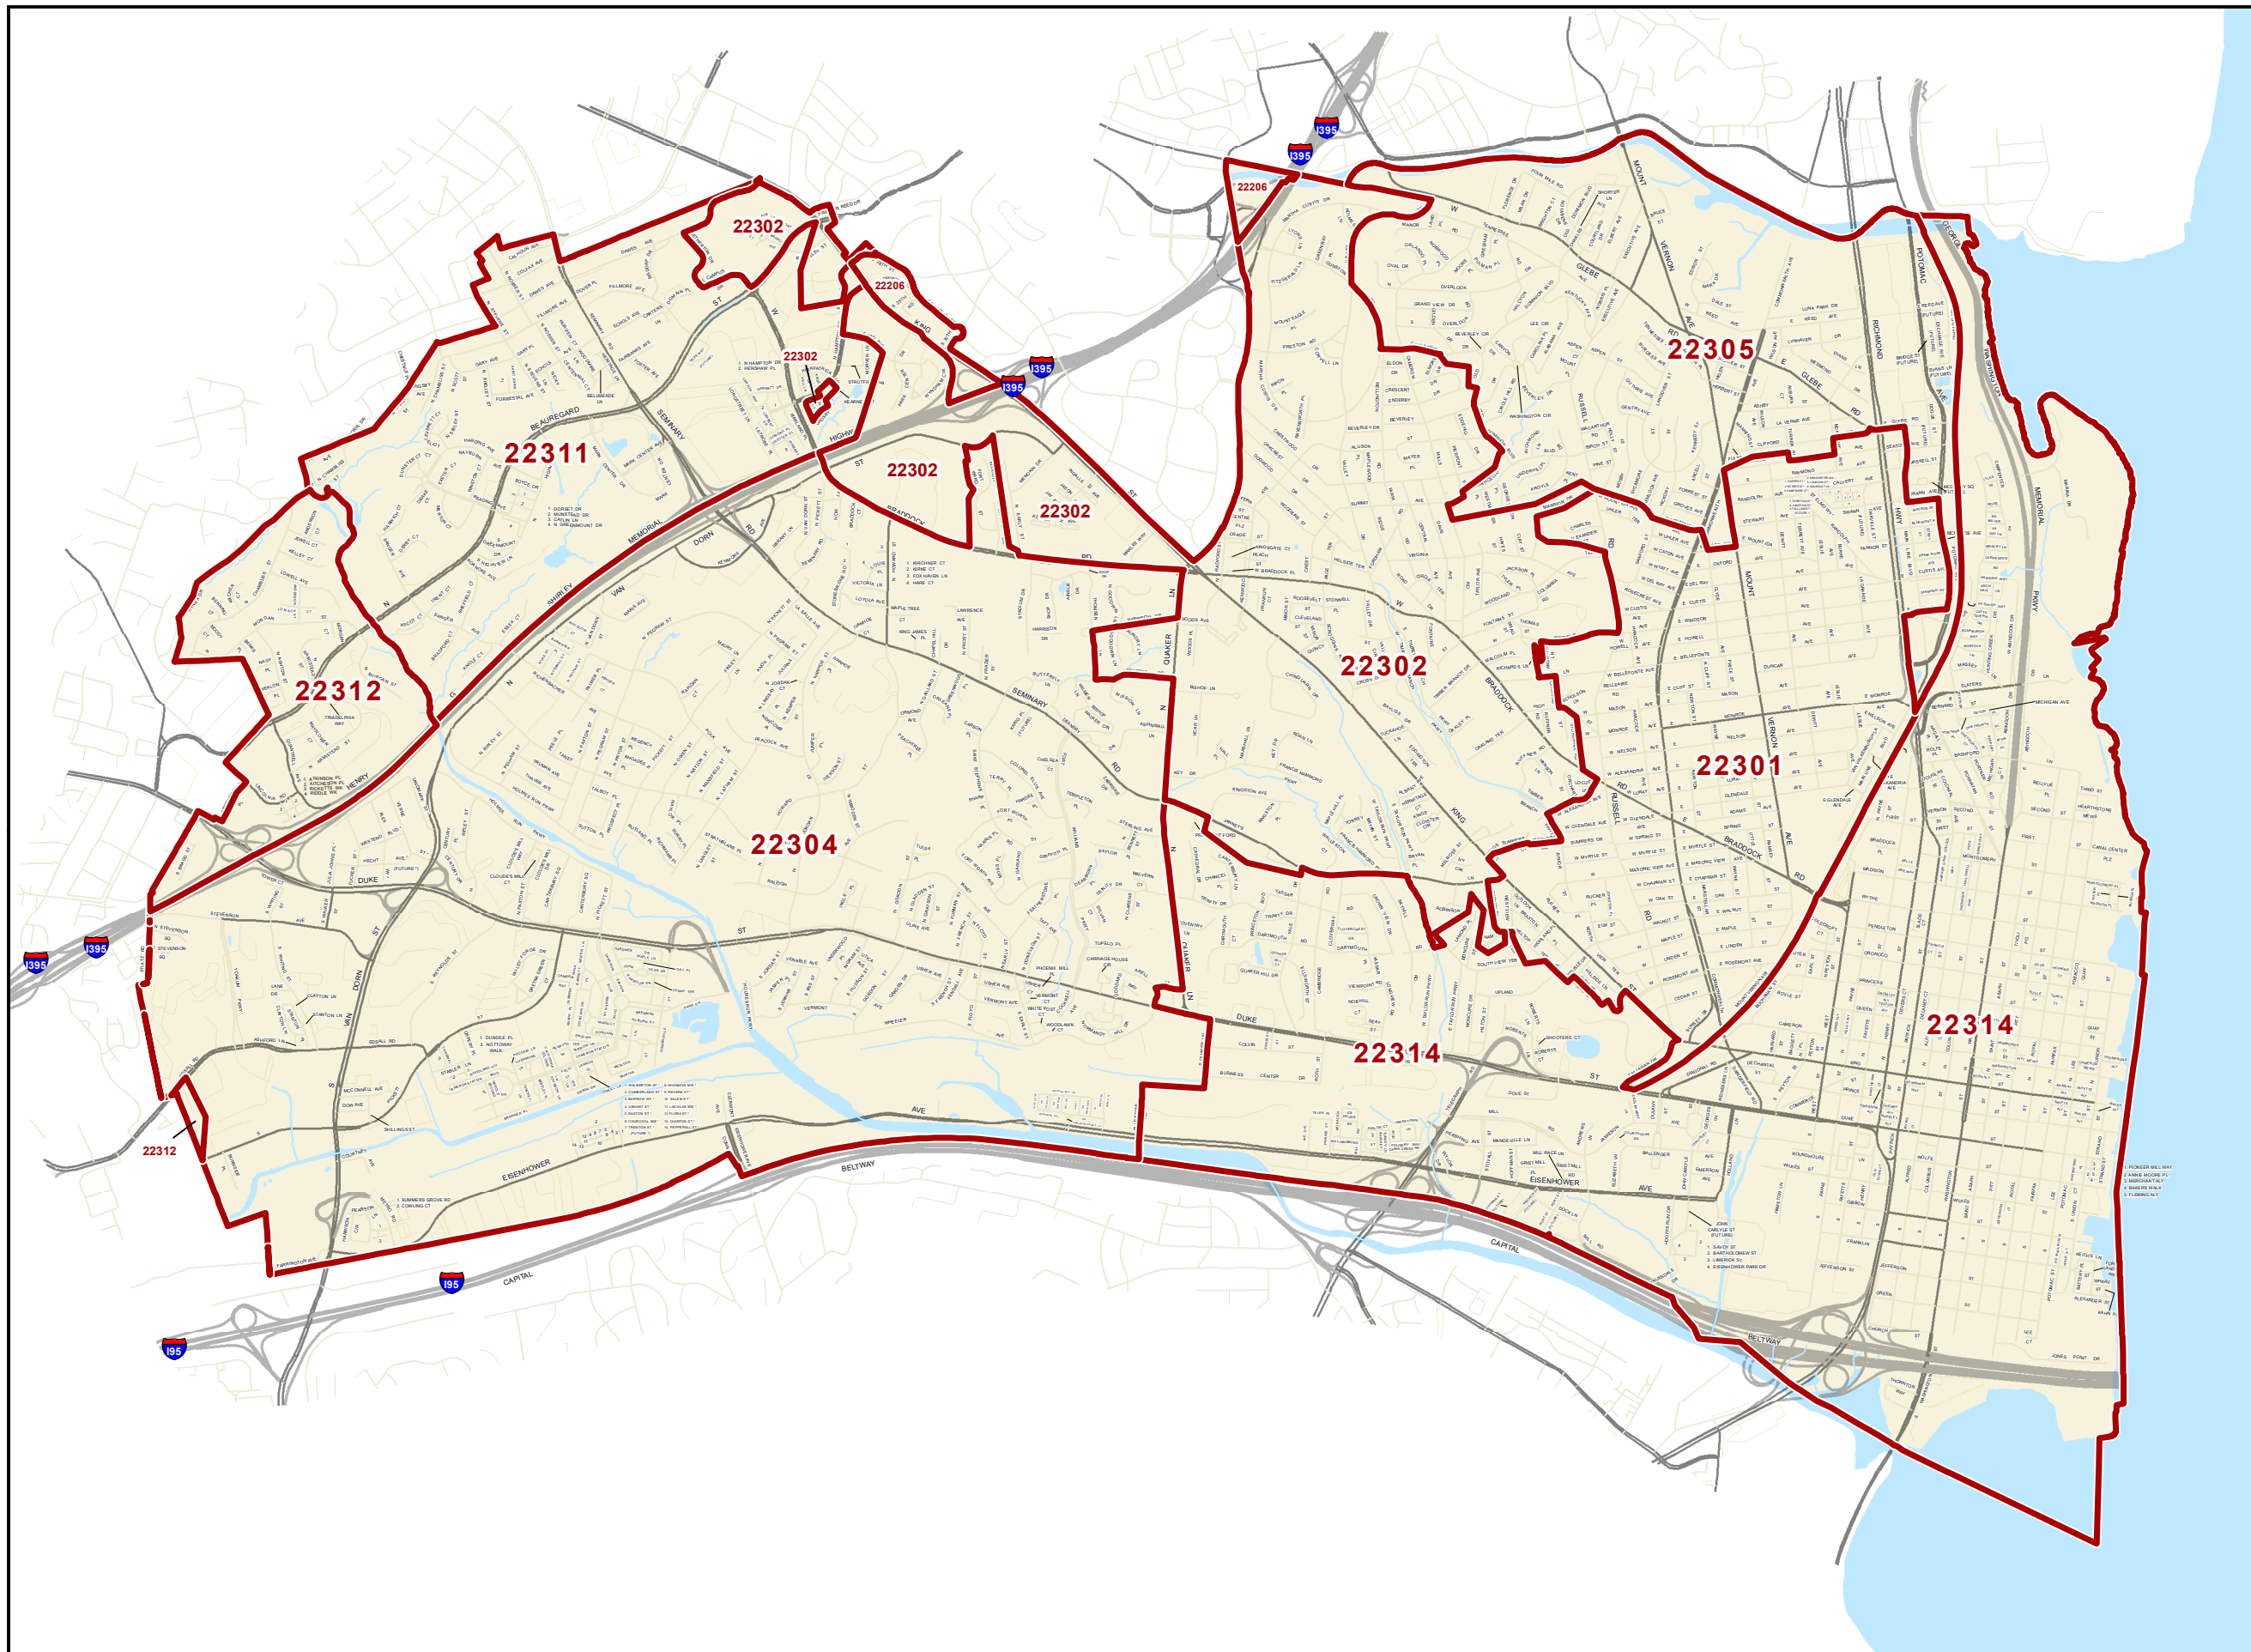

City of Alexandria Zip Codes

Legend

-  Zip Code
-  City Boundary

This map was produced by the GIS Division of the Department of Information Technology Services, City of Alexandria, Virginia

Zip Code information displayed on this map was obtained from the Bureau of the Census in Winter of 2023.

Pursuant to Section 54.1-402 of the Code of Virginia, any determination of topography or contours, or any depiction of physical improvements, property lines or boundaries is for general information only and shall not be used for the design, modification or construction of improvements to real property or for flood plain determination.

The maps provided hereunder are provided "as is" and the City expressly disclaims all warranties, UCC and otherwise, express or implied, including warranties as to accuracy of the maps and merchantability and fitness for a particular purpose, and further expressly disclaims responsibility for all incidental, consequential or special damages arising out of or in connection with the use or performance of the maps.